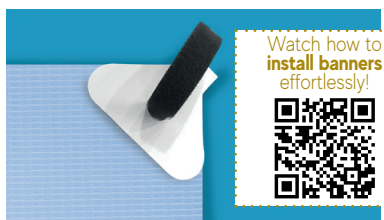

TWO TACK®

FORZA FASTENER

PEEL-GRIP

CROCHET

PAPILLON

REVERSO - BLACK STRAP

TRANSTAPE

TWO TACK® JELLY