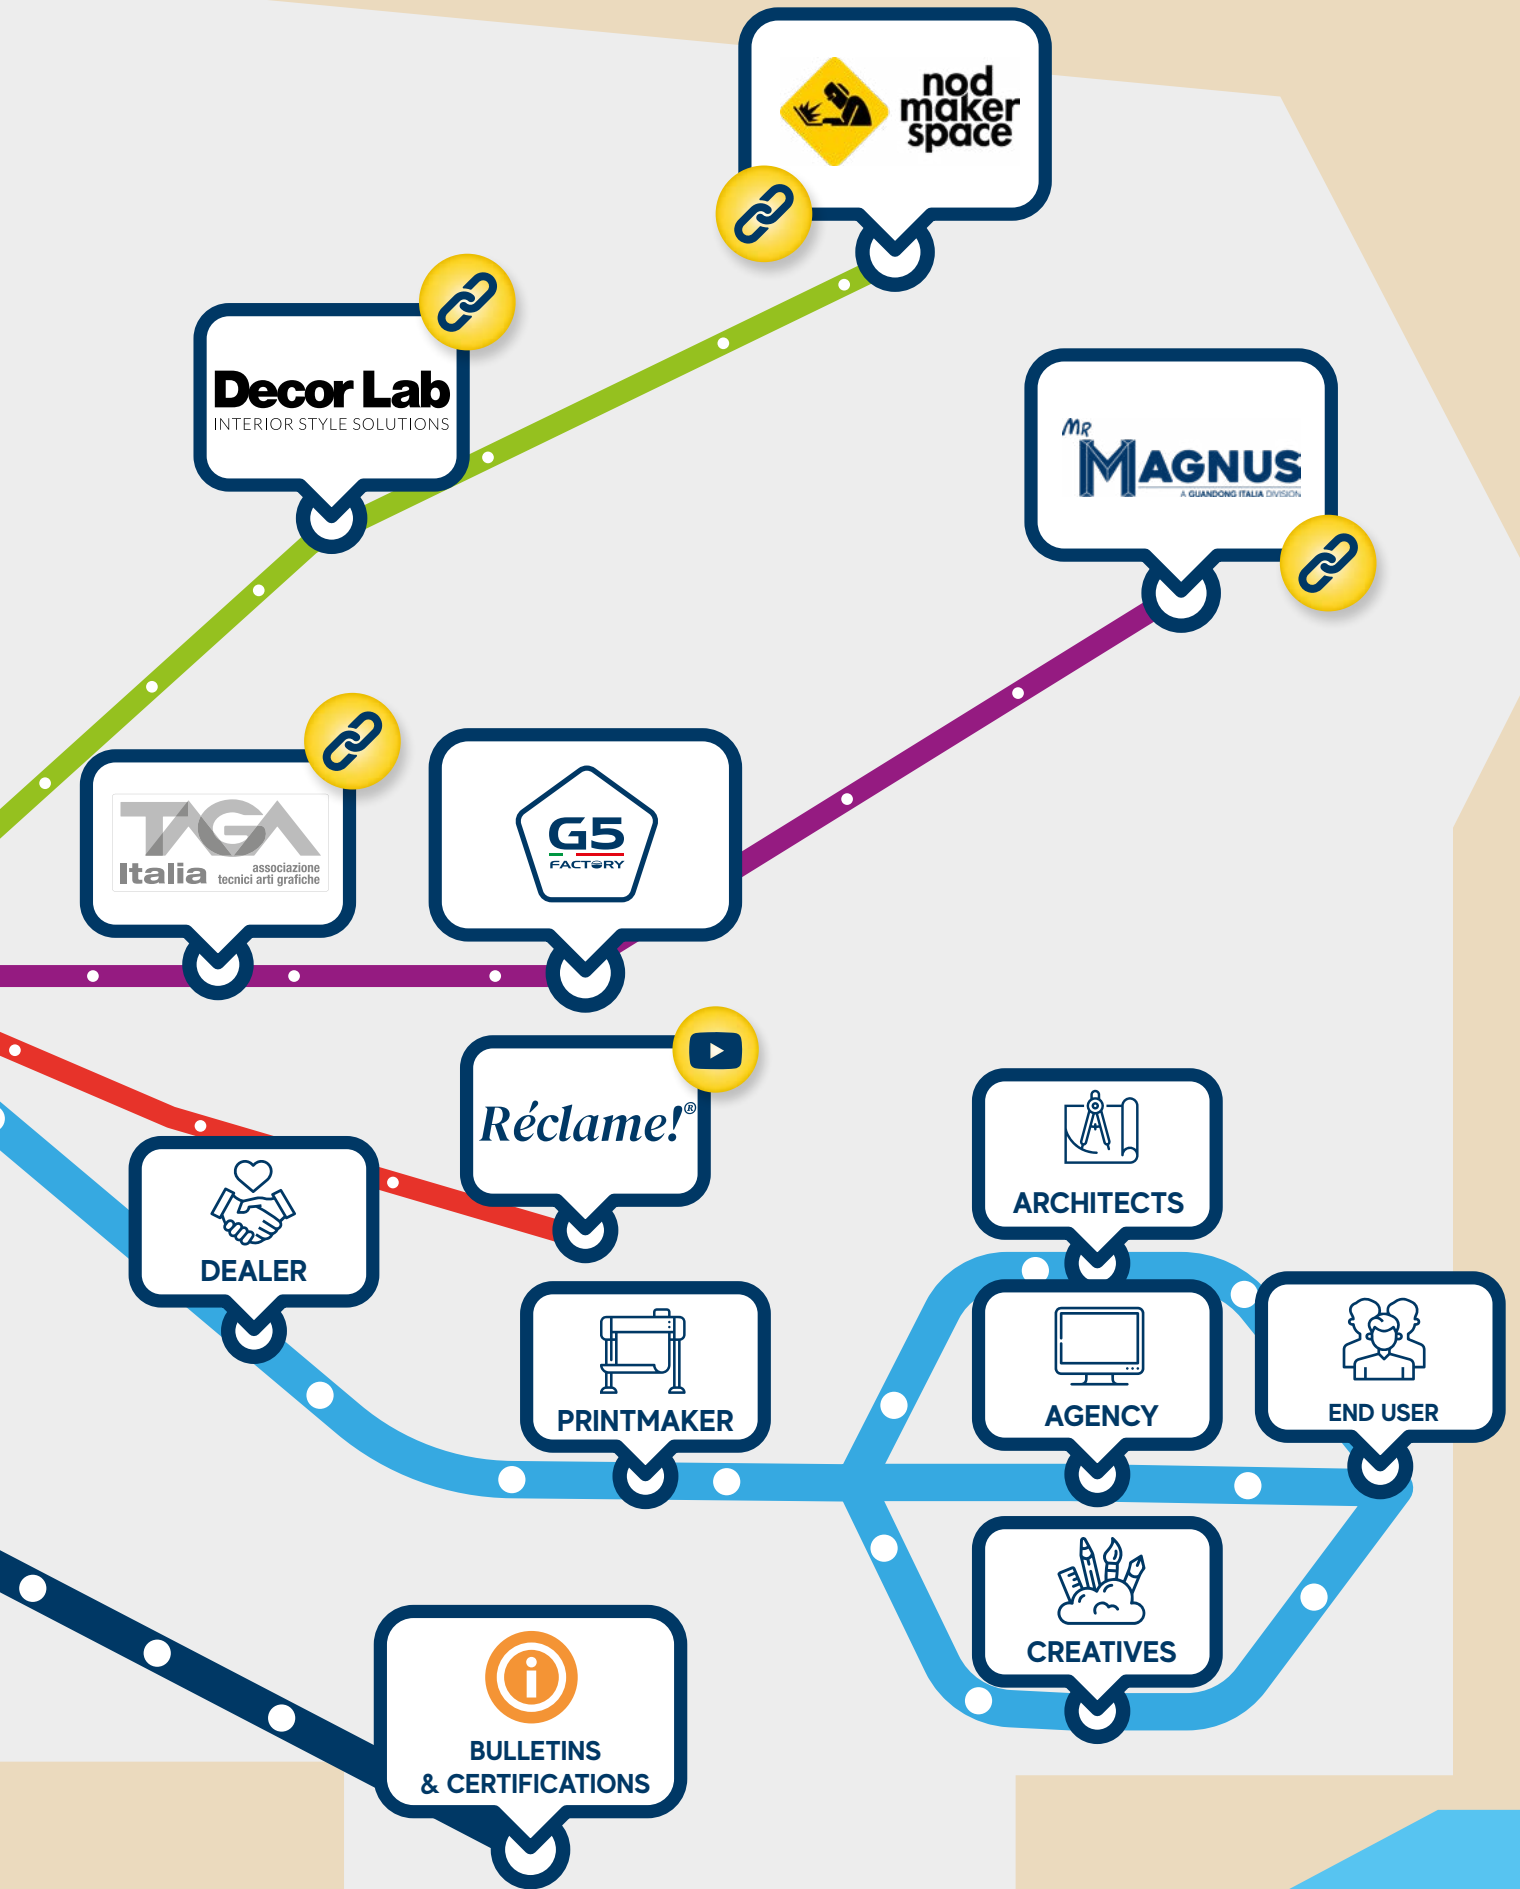

Direct sublimation Transfer sublimation Latex UV Pigment

Next stop *Future!*

Guandong Italia customer journey & touch points

GUANDONG APP

Become the **Specialist** of **visual communication!**

Our app designed to **develop your business**, wherever you are: our **catalogues**, our **solutions** and even our **team**, always in the palm of your hand!