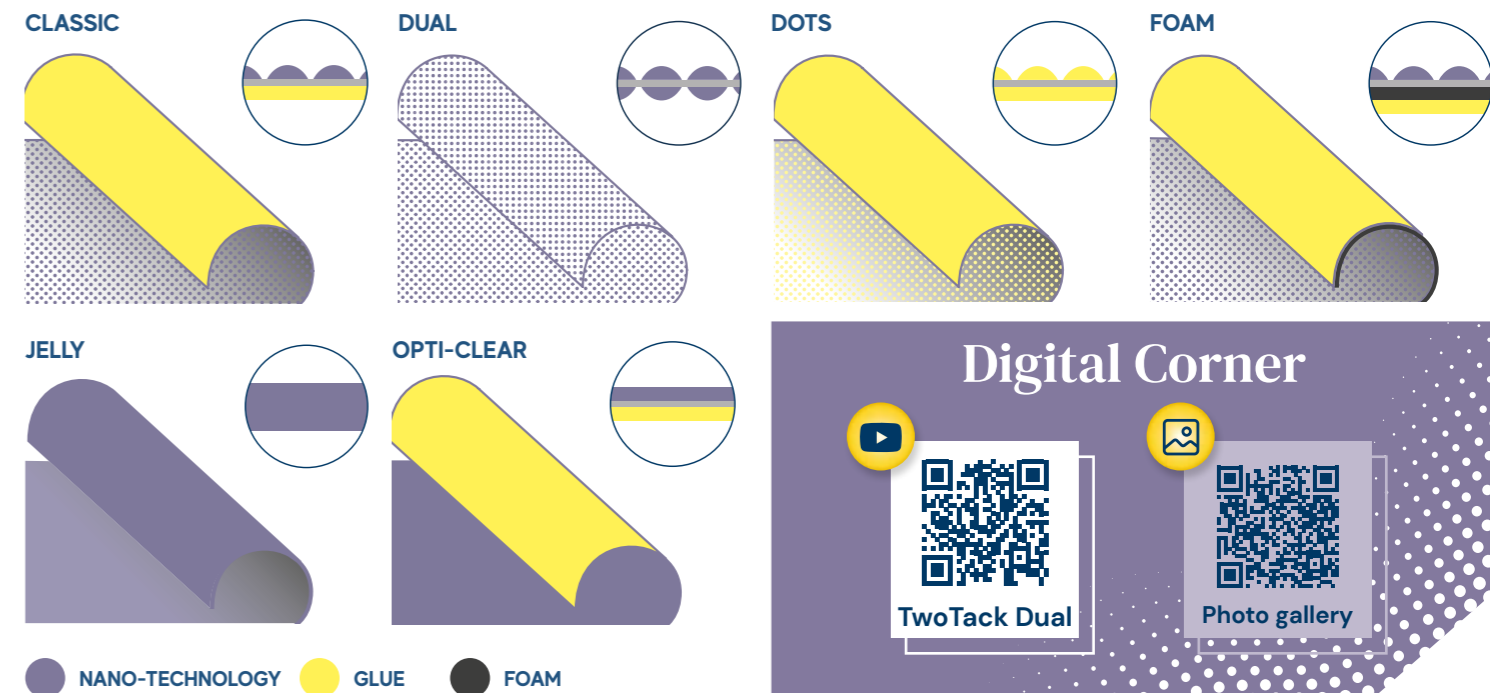

The micro-suction cups of the TwoTack® range are the perfect ally for prints and applications: use TwoTack® to laminate images to be affixed to glass or objects to hang on surfaces without damaging them. 100% PET 100% glue-free!

PRODUCT	FINISH	THICKNESS	WIDTH m	LENG. m	CODE	PRINT	SALES UNIT	RETAIL PRICE ROLL
							ROLLS/PALLET	
CLASSIC	clear PET	65 my	1,37	50	TWOTACK-13-50	☐	30	€ 444,60
		65 my	1,37	10	TWOTACK-12-10	☐	1	€ 103,10
TAPE	clear PET	65 my	5 cm	10	TWOTACK-05-10	☐	1	€ 7,20
		65 my	5 cm	50	TWOTACK-05-50	☐	1	€ 19,90
DUAL	clear PET	65 my	1,37	50	TWOTACK-DUAL13-50	☐	30	€ 678,50
		65 my	1,37	10	TWOTACK-DUAL13-10	☐	1	€ 152,30
DUAL in sheets	clear PET	65 my	46x32 cm		TWOTACK-DUAL-4632	☐	100 sheets/box	€ 164,00
DOTS	clear PET	65 my	1,37	50	DOTTY-TACK13-50	☐	30	€ 371,80
				10	DOTTY-TACK13-10	☐	1	€ 88,80
FOAM	clear PET with black foam	865 my	5 cm	10	TWOTACK-0510-FM	☐	1	€ 21,10
		865 my	5 cm	25	TWOTACK-0525-FM	☐	1	€ 43,80
KISS-CUT in handy labels	clear PET with black foam	865 my	35 mm	50 mm	TWOTACK-3550-FM235	☐	1	€ 29,00
				700 pc	TWOTACK-3550-FM	☐	1	€ 73,40
JELLY	clear PET	1000 my	25 mm	3	JELLYTAPE-2525	☐	1	€ 6,14
OPTI-CLEAR	ultra clear gloss PET	180 my	1,35	30	C-2TAPE135-30	☐	25	€ 250,90
		180 my	1,35	10	C-2TAPE135-10	☐	1	€ 98,00
OPTI-CLEAR TAPE	ultra clear gloss PET	180 my	5 cm	30	C-2TAPE-05-30	☐	1	€ 14,30

☐ Lamination only

ACCESSORIES

PEEL GRIP	adhesive tabs for easy removal of protective liners	130 my	Label 20*18 mm	500	PEELGRIP-2018	€ 66,50

Digital Corner

Digital Corner